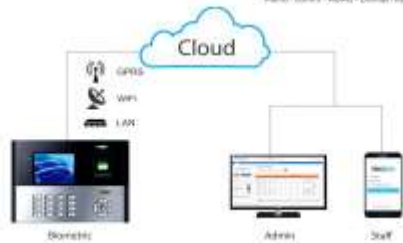

SOFTWARE

Time & Attendance + Payroll on Cloud

- Cloud based Attendance & Payroll Management
- Advance payroll features (PF, PT, ESI, Pay Slip etc.)
- seamless integration with Biometric devices
- Flexible Salary Structure
- Real Time Device Management

You can go live in 2 steps

Step 1: Sign up form -> Create Company

Payroll Management

(Desktop, web & cloud) - Advanced Payroll Software to take care of your complex salary calculations, automate statutory calculations (like PF, ESI, PT, LWF etc), end to end TDS Management, and MIS reports for ease of statutory filings & various activities like payslip & F-16 generation. You can also automate tasks like - Overtime, Advance, Arrears, Increment, Additional Earnings, Expense Claim, IT Declarations etc.