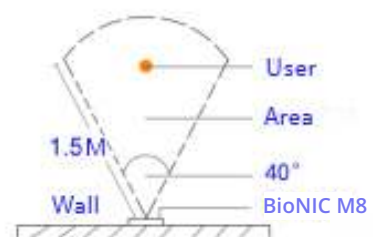

School Attendance Device (Track School Attendance)

Parking Management

Facial Recognition Pass Management Module

At a Glance

Hardware & System	Device Name	: BioNIC M8
	Device Type	: Standalone Multimode Facial Recognition Device
	Authentication Type	: Aadhaar Based Facial / Non-Aadhaar Based Facial
	Terminal Specification	: Wallmount Facial Terminal
	Display	: 6.5 inch Screen, IPS LCD
	Camera	: 8MP Front Camera
	Operating System	: Android
	Processor	: Octa Core 2.4 GHz
	Audio	: 1 x Microphone
	Speakers	: Dolby Audio™ 2 x Front Speakers
	Memory	: RAM : 4 GB, ROM : 128GB*, : Card Slot : microSD™ Card; Up to 128 GB"
	Sensor	: G-Sensor, P-Sensor, L-Sensor, E-Compass, Gyroscope, Vibrator
	Sim	: Type : Nano SIM, Slots : 3 (microSD™ + 2 SIMs)
Weight	: 195 g (0.43 lbs)	
Electrical	Battery Pack	: Type : Li-ion Polymer
		: Capacity : 5000 mAh
	Power Adaptor	: 5V/2A
Communication Ethernet / Bluetooth / WIFI	WLAN :	: WiFi 802.11 a/b/g/n/ac, 5G
	Bluetooth® :	: Bluetooth® 4.2
	WiFi Direct & Display	: Yes
	GPS & A-GPS	: Yes
	GLONASS & FM Radio	: Yes
	Bands Supported	: GSM : B 2/3/5/8 : UMTS : B 1/2/5/8 : FDD-LTE : B 1/2/3/4/5/7/8/20 : TDD-LTE : B 38/40

Vertical Wide Angle

Horizontal Wide Angle

MANTRA

www.mantratec.com

 B203, Shapath Hexa, Opp. Gujarat High Court,
S.G. Highway, Sola, Ahmedabad - 380060, Gujarat.

 sales@mantratec.com

 +91-79-49068001