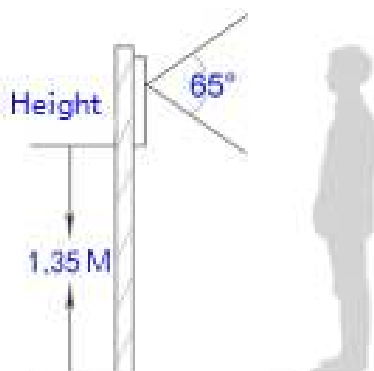

Vertical Wide Angle

Horizontal Wide Angle

MANTRA

www.mantratec.com

 B203, Shapath Hexa, Opp. Gujarat High Court,
S.G. Highway, Sola, Ahmedabad - 380060, Gujarat.

 sales@mantratec.com

 +91-79-49068001