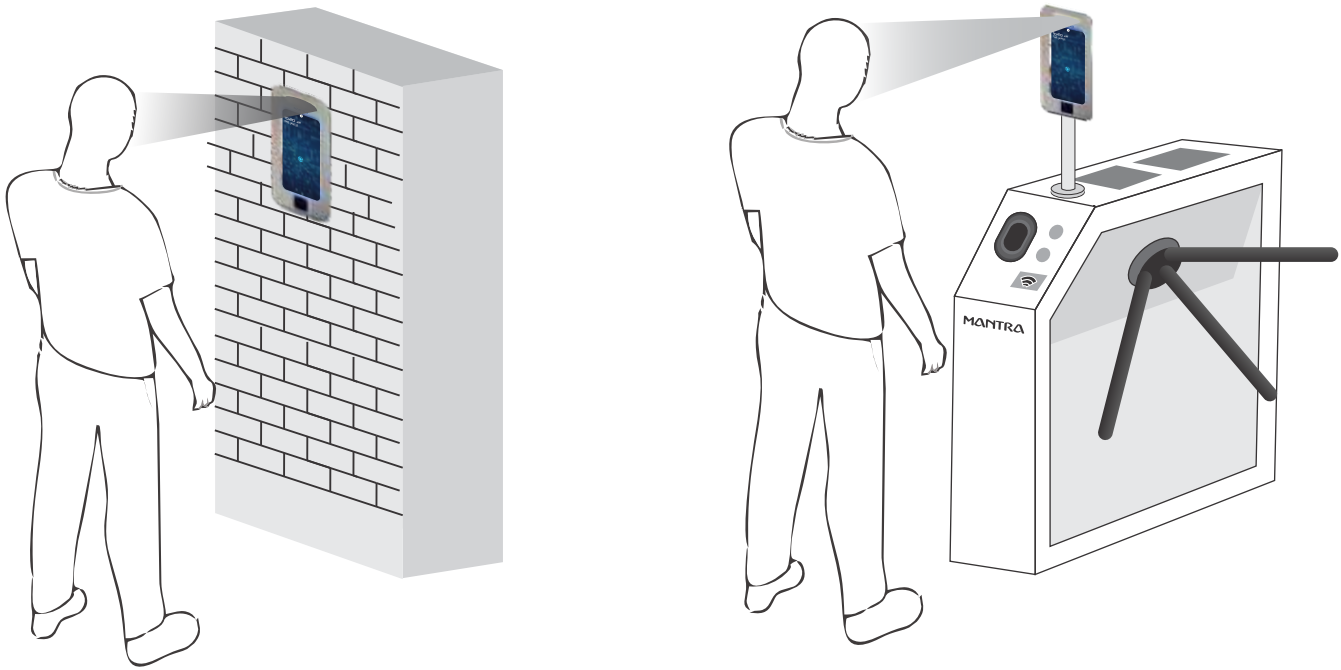

MANTRA

BioNIC M8

AADHAAR ENABLED FACIAL RECOGNITION SYSTEM

Figure : Facial recognition based Aadhaar/Non-Aadhaar enabled attendance & access control system

Introduction

A perfect blend of elegance, versatility, and precision, BioNIC M8 comes with the benefits of facial recognition for robust and seamless access control. The device is loaded with smart capacitive sensors to ensure the liveliness of the face, making it spoof-proof. High-end technology and top-notch workmanship ensure data security and meet high-quality interior standards for the corporate installation.

Features

More Screen, Less Bezel

The slim and sleek design will amaze you, for sure. It is equipped with a 6.95" IPS FHD display, featuring up to 85% screen-to-body ratio and 18:9 new dimensions.

Facial Authentication

To be on par with mobile devices on-the-go, the 5 MP rear camera is optimized with great camera experiences, allowing you to capture your life easily. Relive your life and memory with great device.

All-Day Battery Life