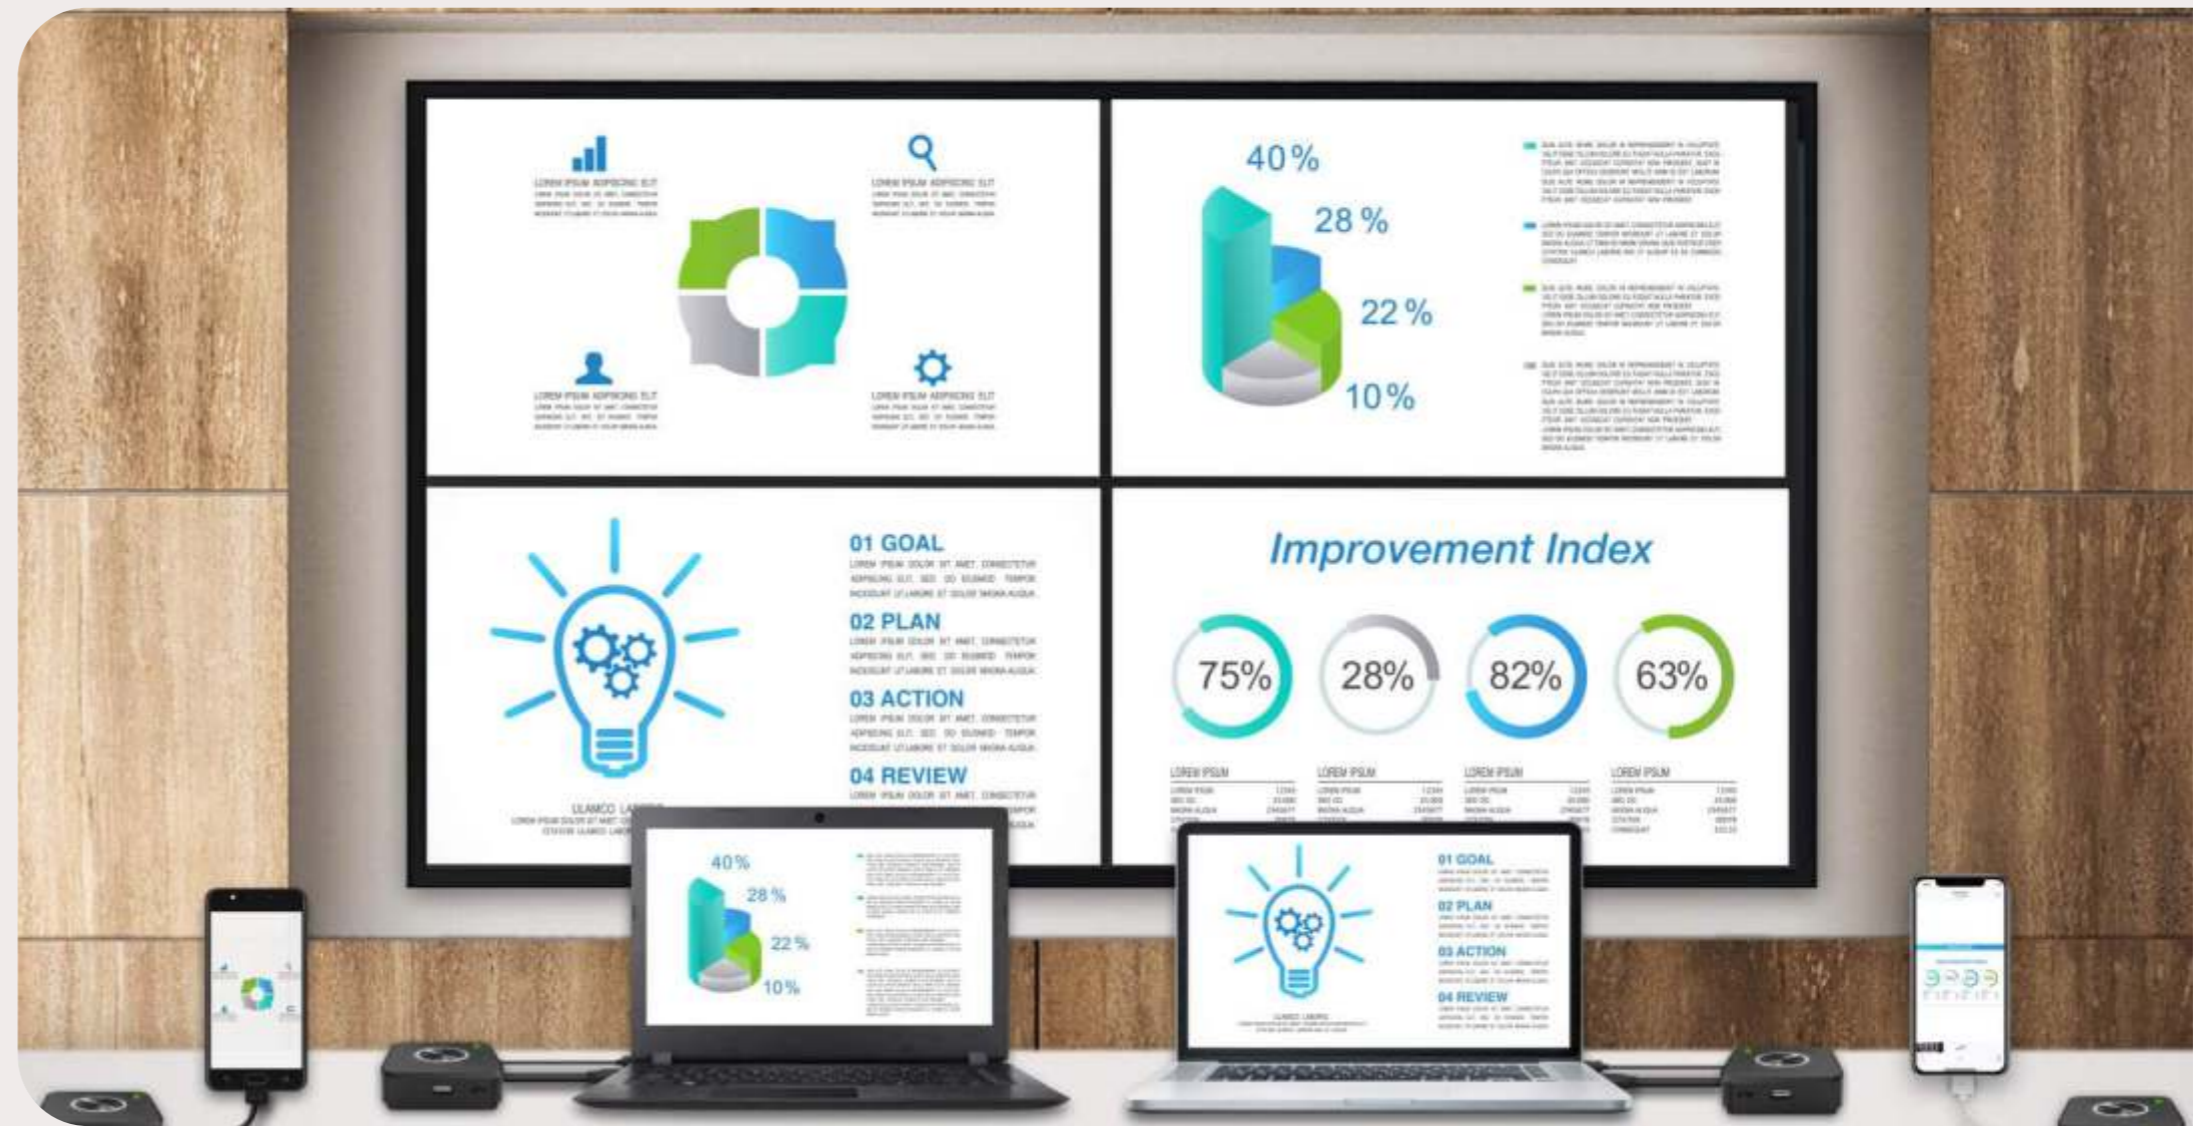

Enhanced Productivity & Better Collaboration

Intelligent Interactive Display

CP-URP-H65EC4-4K

Android-based 4K UHD Smart Interactive Display

Enjoy enhanced connectivity & better performance at everything you do. This intelligent interactive whiteboard has been designed to enable you to collaborate seamlessly and increase your productivity manifolds.

Optimize Conferencing With Better Collaboration

This whiteboard has been designed to enable you with an intelligent way to work and helps you transform your office or classroom into a productive space, where people interact and collaborate to get the best results.

Real Writing Experience with Smart Pen

Revolutionize the way you work with your whiteboard, Pen-point made of Zero Air Gap technology that allows you to write, draw, and manipulate content with ease, making every presentation or meeting an engaging and dynamic experience.

One Display, Many Benefits

The whiteboard is ideal to be used for a number of applications to improve efficiencies and collaboration between teams such as conferences, meeting rooms, command centers, hospitals, banks, and classrooms.